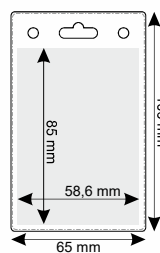

Accessories

BUCKLES				
LP	10 mm	15 mm	20 mm	25 mm
025	✓	✓	✓	✓
026		✓	✓	✓
027		✓	✓	✓
028	✓	✓	✓	✓
029		✓	✓	
030			✓	
031	✓	✓	✓	✓

SAFETY BUCKLE				
LP	10 mm	15 mm	20 mm	25 mm
032	✓	✓	✓	✓

CLAMPING PLATE	
LP	ONE SIZE
033	✓

WRISTBAND ACCESSORIES				
LP	10 mm	15 mm	20 mm	25 mm
037	✓	✓	✓	
038		✓		
039	✓	✓		
040	✓	✓		
041			✓	
042			✓	
043			✓	

GSM	
LP	ONE SIZE
022	✓
023	✓
024	✓

RINGS AND HALF-RING				
LP	15 mm	20 mm	25 mm	30 mm
014	✓	✓	✓	✓
015	✓	✓	✓	✓
016	✓	✓	✓	✓
017	✓	✓	✓	✓
018	✓	✓	✓	

HOOKS				
LP	10 mm	15 mm	20 mm	25 mm
001	✓	✓	✓	✓
002	✓	✓	✓	✓
003			✓	
004	✓	✓	✓	✓
005	✓	✓	✓	✓
006	✓	✓	✓	
007	✓	✓	✓	✓
008		✓	✓	✓
009	✓	✓	✓	✓
010				✓
011	✓	✓	✓	

OTHER ACCESSORIES		
LP	SIZE 1	SIZE 2
012	32 mm	38 mm
013	55 mm	75 mm

SKIPASS				
LP	10 mm	15 mm	20 mm	25 mm
019		✓	✓	
020		✓	✓	
021		✓	✓