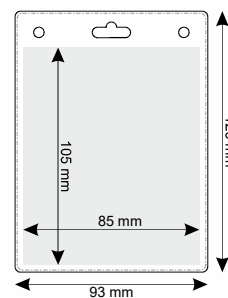

Accessories

BUCKLES				
LP	10 mm	15 mm	20 mm	25 mm
025	✓	✓	✓	✓
026		✓	✓	✓
027		✓	✓	✓
028	✓	✓	✓	✓
029		✓	✓	
030			✓	
031	✓	✓	✓	✓

SAFETY BUCKLE				
LP	10 mm	15 mm	20 mm	25 mm
032	✓	✓	✓	✓

CLAMPING PLATE	
LP	ONE SIZE
033	✓

WRISTBAND ACCESSORIES				
LP	10 mm	15 mm	20 mm	25 mm
037	✓	✓	✓	
038		✓		
039	✓	✓		
040	✓	✓		
041			✓	
042			✓	
043			✓	

GSM	
LP	ONE SIZE
022	✓
023	✓
024	✓

RINGS AND HALF-RING				
LP	15 mm	20 mm	25 mm	30 mm
014	✓	✓	✓	✓
015	✓	✓	✓	✓
016	✓	✓	✓	✓
017	✓	✓	✓	✓
018	✓	✓	✓	

HOOKS				
LP	10 mm	15 mm	20 mm	25 mm
001	✓	✓	✓	✓
002	✓	✓	✓	✓
003			✓	
004	✓	✓	✓	✓
005	✓	✓	✓	✓
006	✓	✓	✓	
007	✓	✓	✓	✓
008		✓	✓	✓
009	✓	✓	✓	✓
010				✓
011	✓	✓	✓	

OTHER ACCESSORIES		
LP	SIZE 1	SIZE 2
012	32 mm	38 mm
013	55 mm	75 mm

SKIPASS				
LP	10 mm	15 mm	20 mm	25 mm
019		✓	✓	
020		✓	✓	
021		✓	✓