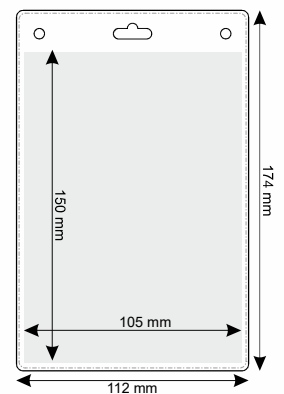

Accessories

BUCKLES				
LP	10 mm	15 mm	20 mm	25 mm
025	✓	✓	✓	✓
026		✓	✓	✓
027		✓	✓	✓
028	✓	✓	✓	✓
029		✓	✓	
030			✓	
031	✓	✓	✓	✓

SAFETY BUCKLE				
LP	10 mm	15 mm	20 mm	25 mm
032	✓	✓	✓	✓

CLAMPING PLATE	
LP	ONE SIZE
033	✓

WRISTBAND ACCESSORIES				
LP	10 mm	15 mm	20 mm	25 mm
037	✓	✓	✓	
038		✓		
039	✓	✓		
040	✓	✓		
041			✓	
042			✓	
043			✓	

GSM	
LP	ONE SIZE
022	✓
023	✓
024	✓

RINGS AND HALF-RING				
LP	15 mm	20 mm	25 mm	30 mm
014	✓	✓	✓	✓
015	✓	✓	✓	✓
016	✓	✓	✓	✓
017	✓	✓	✓	✓
018	✓	✓	✓	

HOOKS				
LP	10 mm	15 mm	20 mm	25 mm
001	✓	✓	✓	✓
002	✓	✓	✓	✓
003			✓	
004	✓	✓	✓	✓
005	✓	✓	✓	✓
006	✓	✓	✓	
007	✓	✓	✓	✓
008		✓	✓	✓
009	✓	✓	✓	✓
010				✓
011	✓	✓	✓	

OTHER ACCESSORIES		
LP	SIZE 1	SIZE 2
012	32 mm	38 mm
013	55 mm	75 mm

SKIPASS				
LP	10 mm	15 mm	20 mm	25 mm
019		✓	✓	
020		✓	✓	
021		✓	✓